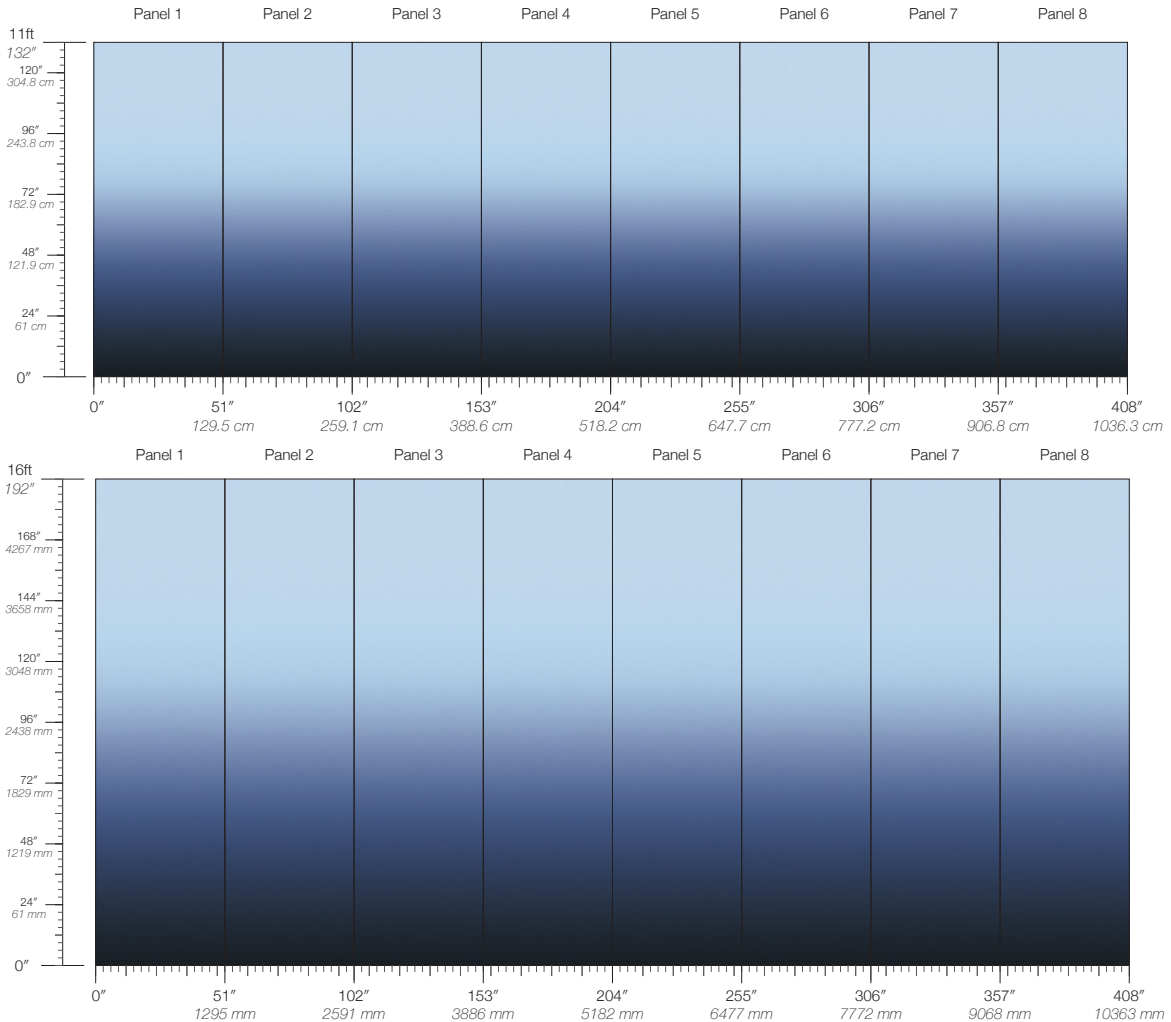

Aurora Dive

Suitable for residential and commercial projects

COLOR

Dive

ITEM

1136

CONTENT

Type II PVC-Free

PANEL WIDTH

51" / 1295 mm trimmed

PANEL HEIGHT

132" / 3353 mm standard
192" / 4877 mm extended

REPEAT

Non-repeating

STOCK

Made to order

LEAD TIME

4 weeks to print

MINIMUM

1 panel

PRICE

Available upon request

ORIGIN

USA

DETAILS

Custom options available

ENVIRONMENTAL

Recycled Content
Phthalate Free
Low VOC
HPD Available

SPECS

Polyester/Natural Fiber face
Fabric backing
14 oz per linear yard
435.2 g per linear meter
Dappled surface texture

TESTING

(US) ASTM E84 Adhered Class A
CCC-W-408D Type II
W-101 Type II Class A
ASTM E96 Procedure B - 66 Perms

MAINTENANCE

Water-based cleanser

CONTACT

sales@calicowallpaper.com
+1 718 243 1705
57 Lispenard Street
New York, NY 10013 USA

DISCLAIMER

Refer to our website to see the full mural artwork. Reference the physical sample for color and texture. Panel maps represent mural artwork only.